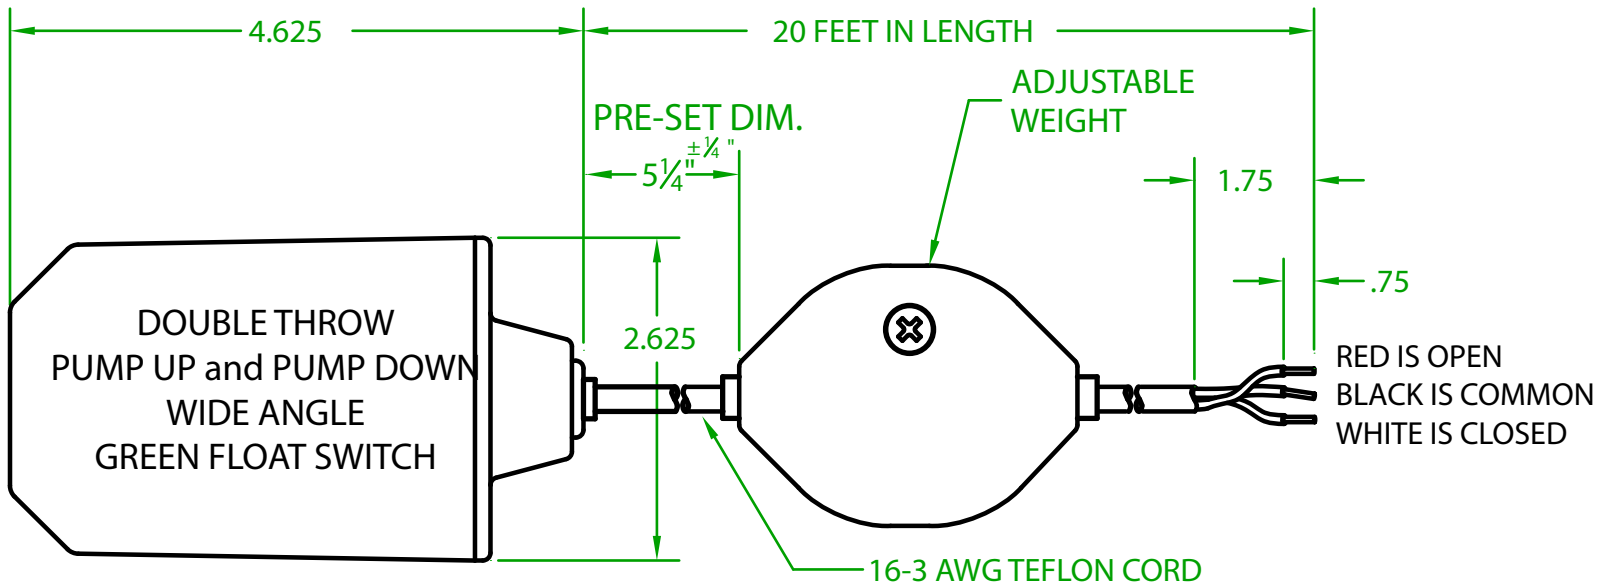

MERCURY DISPLACEMENT INDUSTRIES, INC.

Post Office Box 710 - U.S. 12 East - Edwardsburg, Michigan 49112-0710

Phone (269) 663-8574 - Fax (269) 663-2924

(800) 634-4077

GG2DT2000 W

MECHANICAL FLOAT

OPERATING ANGLE: SWITCHES @ 45° ABOVE AND 45° BELOW HORIZONTAL

ELECTRICAL RATINGS: 1/2 H.P. @ 120/240 VAC
13 AMPS @ 120/240 VAC 58.8 LRA

FLOAT MATERIAL: A.B.S.

J.J.S. June 5, 2015

Rev. A 04-04-24

Contactors - Relays - Switches

<http://www.mdious.com>